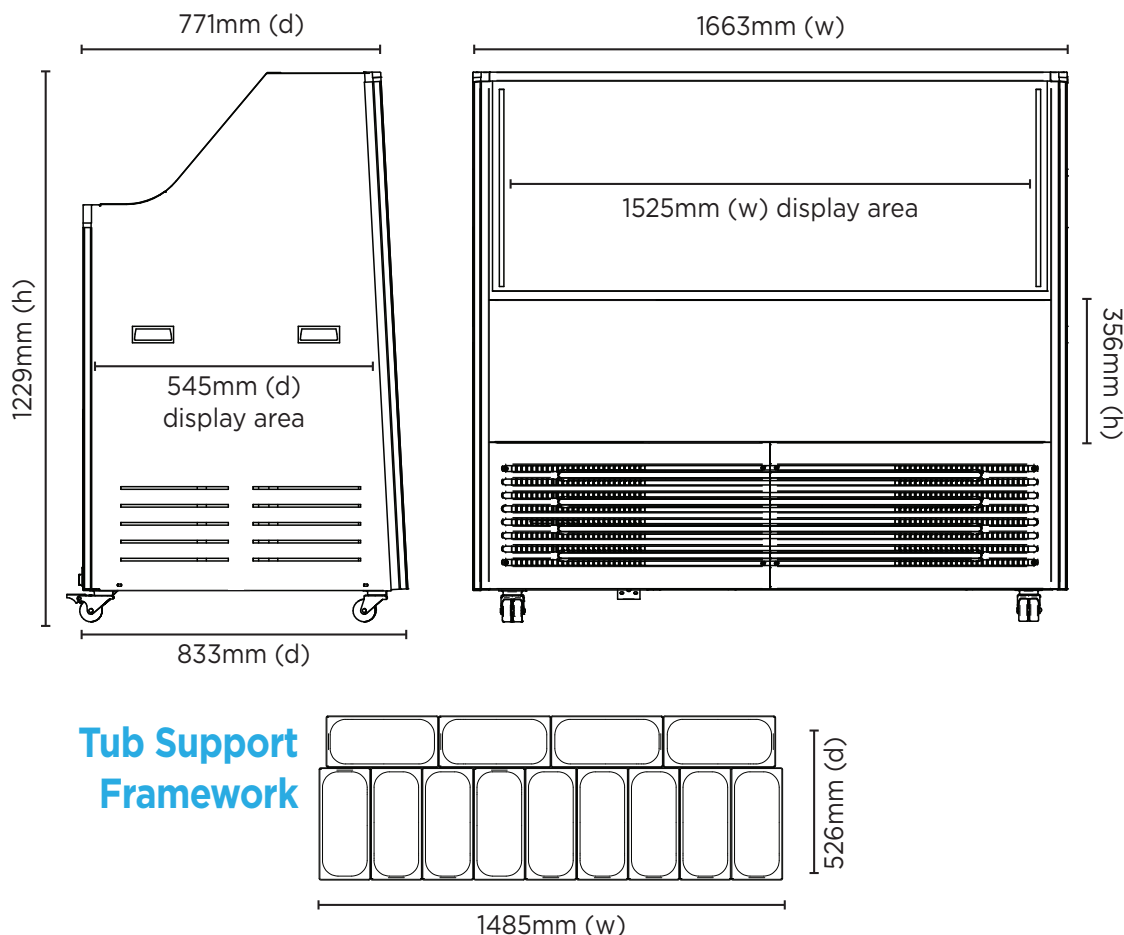

DELIGHT13 | Delight Gelato Display - 13 Tub

Gelato Displays

SPECIFICATIONS

Part Number	3736228
Capacity	195L + (148L storage)
Temp. Range (°C)	-15 to -18°C
Max. Ambient Temp. (°C)	35°C
Refrigeration Power	N/A
Energy Consumption	12kWh/24h
Current	3.6A
Gross Weight	184kg
Packaged Dimensions	1750 x 990 x 1336 mm
Refrigerant	R290
Plug Supplied	Yes, 1 x 10A
Plug Location	Bottom Right Side
Main Light	LED
No. of lids	1, Plexy
Canopy	Yes
Door Lock	No
Tubs	13

Rear Storage	Yes
Tubs in Storage	14
Door Swing Dimensions	N/A
Total Height with Door Open	N/A
Automatic Defrost System	Yes
Colour	White with blue trim
Castors	Yes
Warranty	Yes, 1 year parts & warranty
Warranty Service	Bromic Extra Care

DIMENSIONS

	External (mm)
Width	1663
Depth	833
Height	1229
	Internal (mm)
Width	1525
Depth	545
Height	356