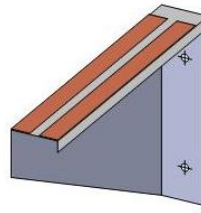

ASSEMBLY INSTRUCTIONS

10 – SOLID WALL SHELF

- 10-0600
- 10-0900
- 10-1200
- 10-1500
- 10-1800
- 10-2100
- 10-2400

CONTENTS:

X 1

X 2

- X 3 :
1800 MM
- X 4 :
2100 MM
2400 MM

01

02

HEAVY DUTY
DOUBLE SIDED
TAPE

SIMPLY STAINLESS
HIGHLY RECOMMENDS
THAT WALL SHELF
BRACKETS ARE
INSTALLED BY TRAINED
INSTALLERS ONLY