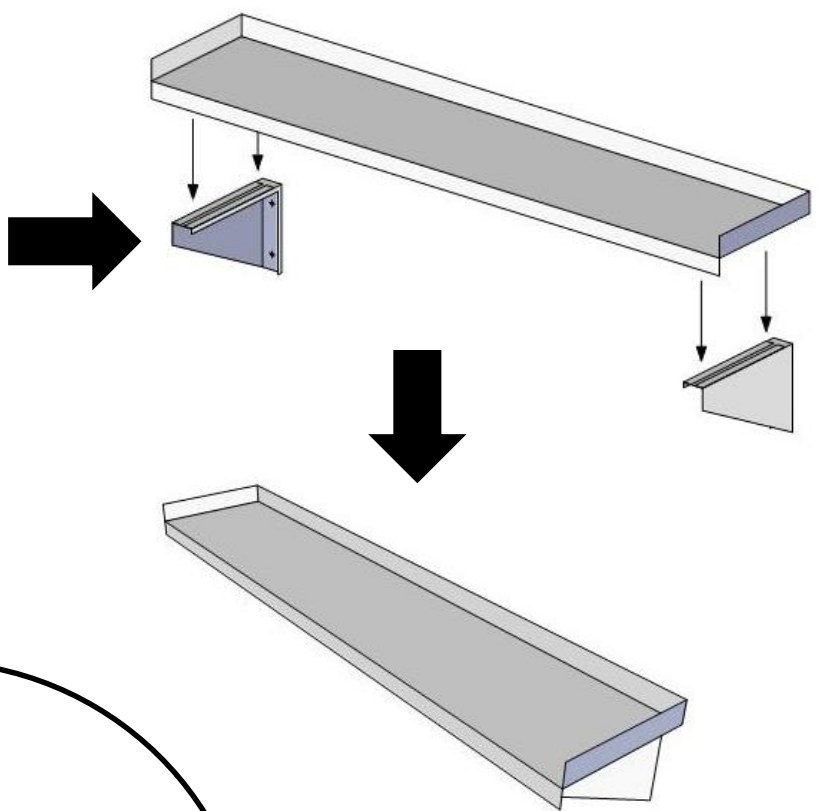

ASSEMBLY INSTRUCTIONS

10 – SOLID WALL SHELF

- 10-0600
- 10-0900
- 10-1200
- 10-1500
- 10-1800
- 10-2100
- 10-2400

CONTENTS:

X 1

X 2

- X 3 :
1800 MM
- X 4 :
2100 MM
2400 MM

01

02

HEAVY DUTY
DOUBLE SIDED
TAPE

SIMPLY STAINLESS
HIGHLY RECOMMENDS
THAT WALL SHELF
BRACKETS ARE
INSTALLED BY TRAINED
INSTALLERS ONLY