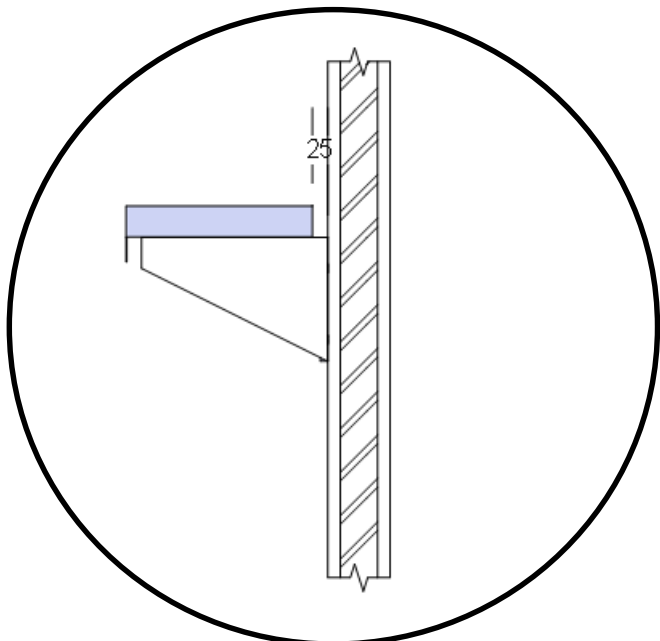

ASSEMBLY INSTRUCTIONS

10 – SOLID WALL SHELF

- 10-0600
- 10-0900
- 10-1200
- 10-1500
- 10-1800
- 10-2100
- 10-2400

CONTENTS:

X 1

X 2

- X 3 :
1800 MM
- X 4 :
2100 MM
2400 MM

01

02

HEAVY DUTY
DOUBLE SIDED
TAPE

SIMPLY STAINLESS
HIGHLY RECOMMENDS
THAT WALL SHELF
BRACKETS ARE
INSTALLED BY TRAINED
INSTALLERS ONLY