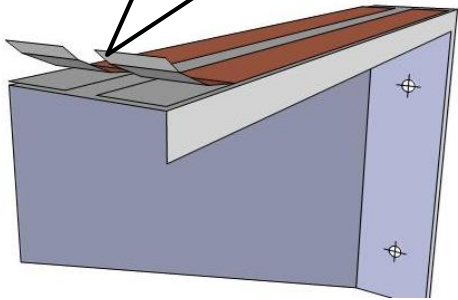

ASSEMBLY INSTRUCTIONS

10 – SOLID WALL SHELF

- 10-0600
- 10-0900
- 10-1200
- 10-1500
- 10-1800
- 10-2100
- 10-2400

CONTENTS:

X 1

X 2

- X 3 :
1800 MM
- X 4 :
2100 MM
2400 MM

01

02

HEAVY DUTY
DOUBLE SIDED
TAPE

SIMPLY STAINLESS
HIGHLY RECOMMENDS
THAT WALL SHELF
BRACKETS ARE
INSTALLED BY TRAINED
INSTALLERS ONLY