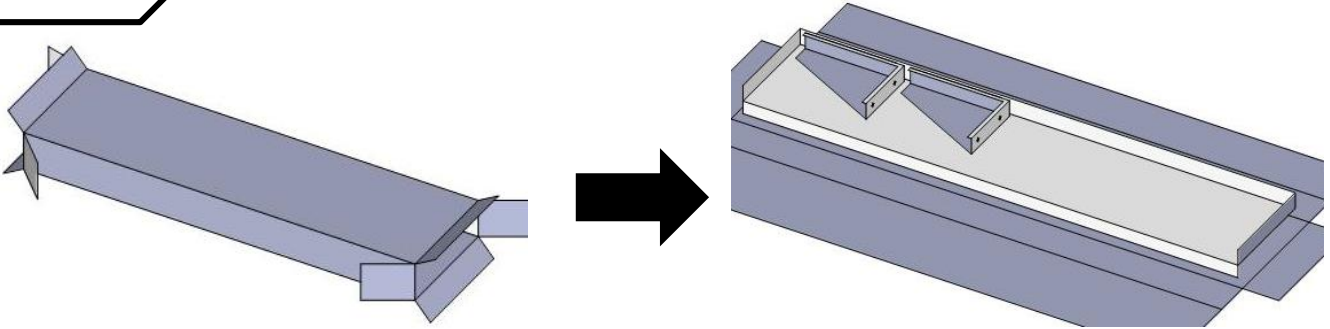

ASSEMBLY INSTRUCTIONS

10 – SOLID WALL SHELF

- 10-0600
- 10-0900
- 10-1200
- 10-1500
- 10-1800
- 10-2100
- 10-2400

CONTENTS:

X 1

X 2

- X 3 :
1800 MM
- X 4 :
2100 MM
2400 MM

01

02

HEAVY DUTY
DOUBLE SIDED
TAPE

SIMPLY STAINLESS
HIGHLY RECOMMENDS
THAT WALL SHELF
BRACKETS ARE
INSTALLED BY TRAINED
INSTALLERS ONLY