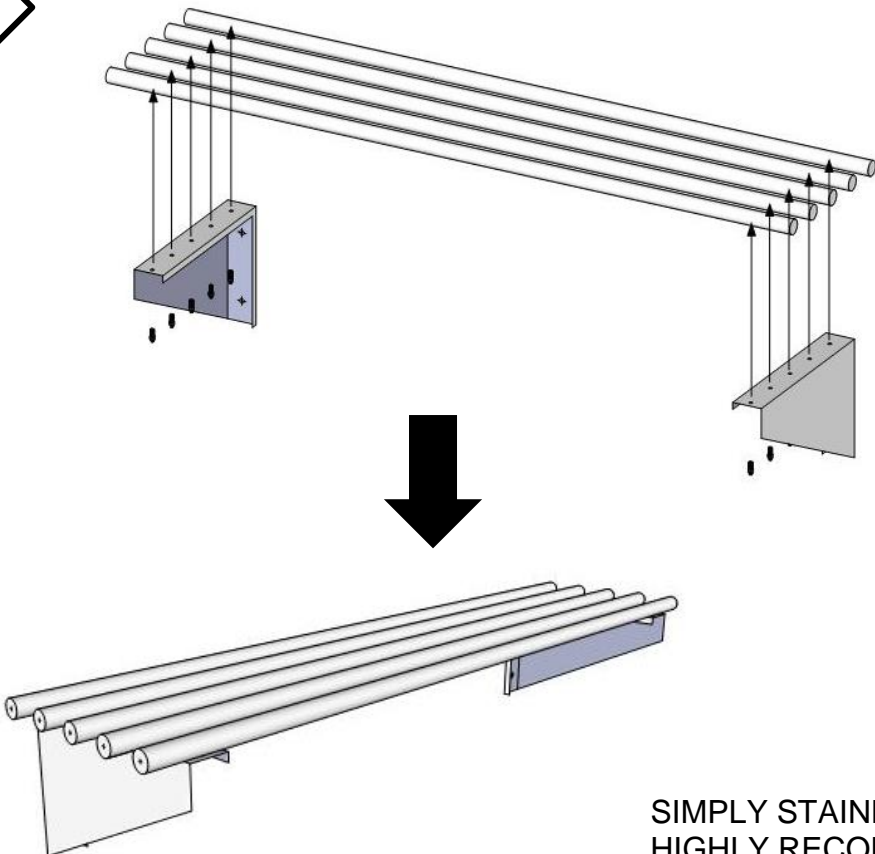

ASSEMBLY INSTRUCTIOS

11 – PIPE WALL SHELF

- 11-0600
- 11-0900
- 11-1200
- 11-1500
- 11-1800
- 11-2100
- 11-2400

CONTENTS:

X 5

X 2

- X 3:
1800 MM
- X 4:
2100 MM
2400 MM

X 10

- X 15:
1800 MM
- X 20:
2100 MM
2400 MM

X 10

- X 15:
1800 MM
- X 20:
2100 MM
2400 MM

01

02

SIMPLY STAINLESS
HIGHLY RECOMMENDS
THAT WALL SHELF
BRACKETS ARE
INSTALLED BY TRAINED
INSTALLERS ONLY