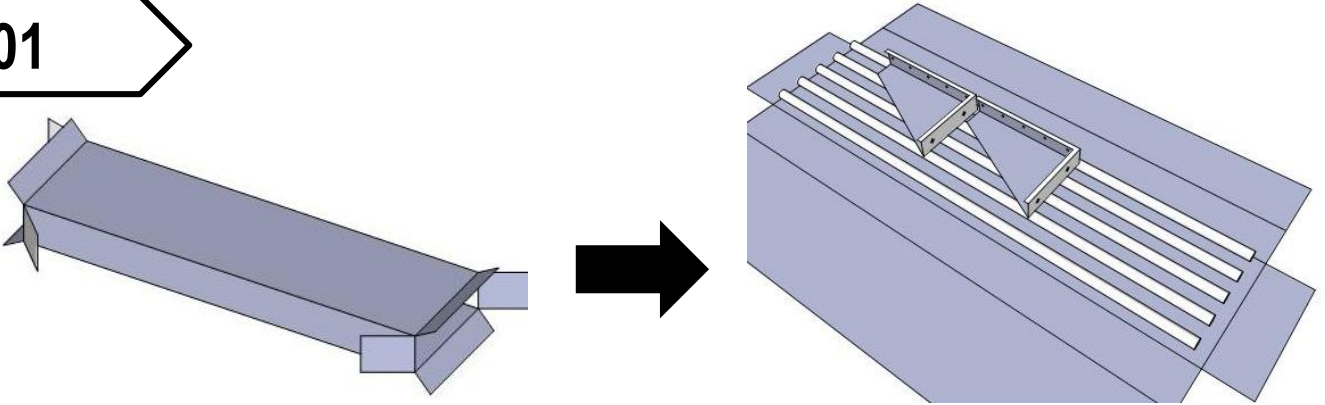

ASSEMBLY INSTRUCTIOS

11 – PIPE WALL SHELF

- 11-0600
- 11-0900
- 11-1200
- 11-1500
- 11-1800
- 11-2100
- 11-2400

CONTENTS:

X 5

X 2

- X 3:
1800 MM
- X 4:
2100 MM
2400 MM

X 10

- X 15:
1800 MM
- X 20:
2100 MM
2400 MM

X 10

- X 15:
1800 MM
- X 20:
2100 MM
2400 MM

01

02

SIMPLY STAINLESS
HIGHLY RECOMMENDS
THAT WALL SHELF
BRACKETS ARE
INSTALLED BY TRAINED
INSTALLERS ONLY