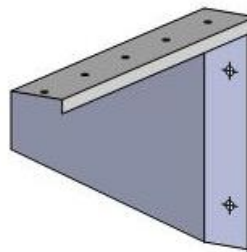

ASSEMBLY INSTRUCTIOS

11 – PIPE WALL SHELF

- 11-0600
- 11-0900
- 11-1200
- 11-1500
- 11-1800
- 11-2100
- 11-2400

CONTENTS:

X 5

X 2

- X 3:
1800 MM
- X 4:
2100 MM
2400 MM

X 10

- X 15:
1800 MM
- X 20:
2100 MM
2400 MM

X 10

- X 15:
1800 MM
- X 20:
2100 MM
2400 MM

01

02

SIMPLY STAINLESS
HIGHLY RECOMMENDS
THAT WALL SHELF
BRACKETS ARE
INSTALLED BY TRAINED
INSTALLERS ONLY